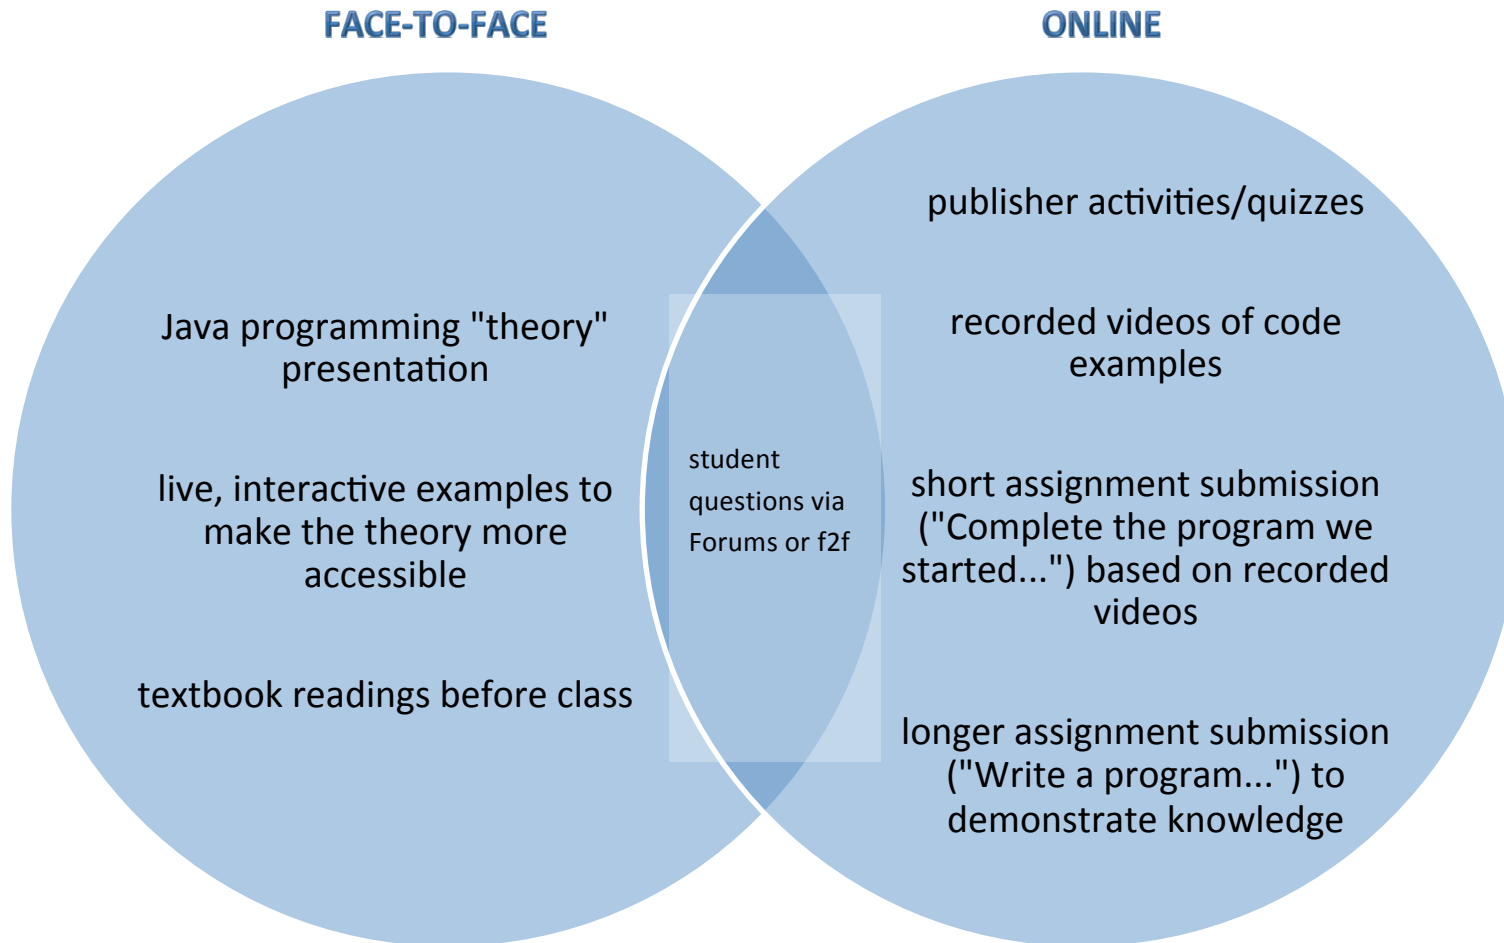

## Blended Learning Mix Map - Prepared by Ismael Lara

This Blended Learning Mix Map is part of the [Blended Learning Toolkit](#) prepared by the [University of Central Florida](#) (UCF) and the [American Association of State Colleges and Universities](#) (AASCU) with funding from the [Next Generation Learning Challenges](#) (NGLC). It is provided as an open educational resource under a [Creative Commons Attribution-NonCommercial-ShareAlike 3.0 Unported License](#).